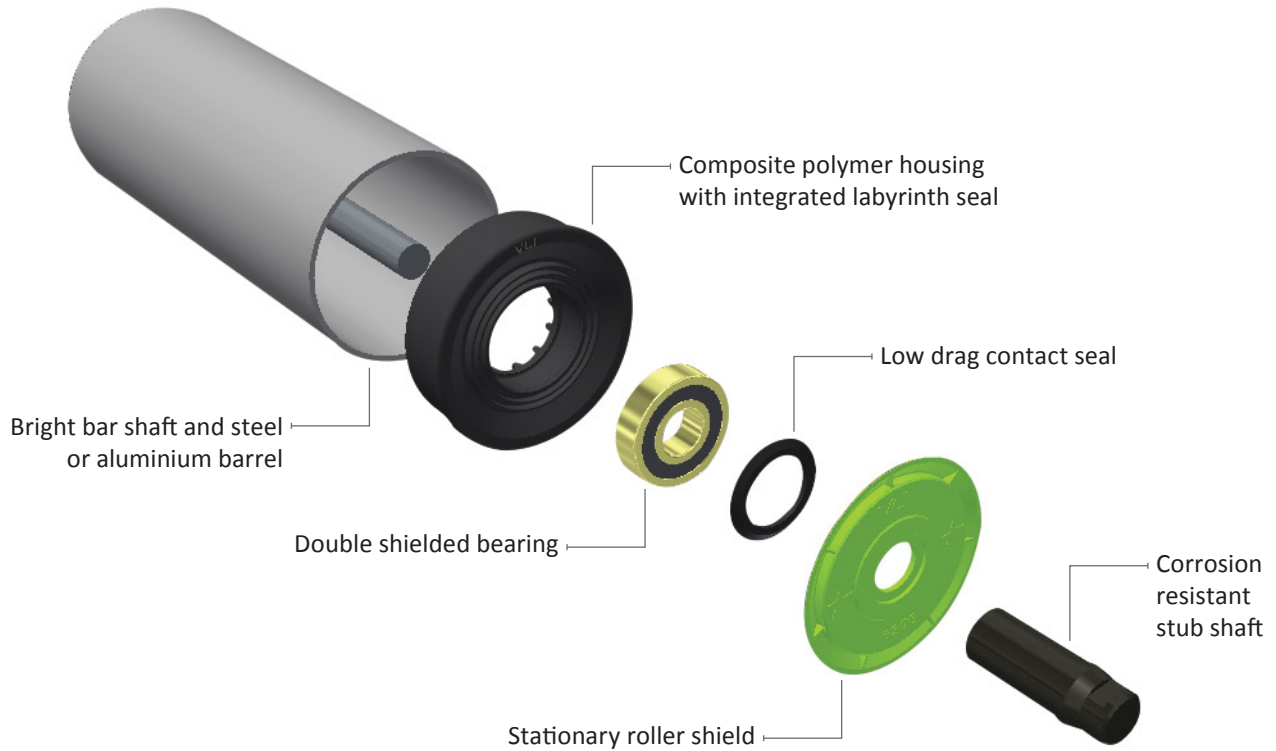

The **STARROLL** utilises a precision composite polymer housing in conjunction with VLI's unique assembly techniques to create a roller of unsurpassed quality and value.

VLI Conveyors utilise overseas component manufacturing efficiency and expertise of local assembly in Australia, giving high consistent quality with short lead times.

VLI is able to provide our **STARROLL** composite roller in a FRAS variant that allows use of this product in both above and below-ground conveyor systems. This variant meets the requirement of MDG3608.

Benefits of the ★ROLL

- Up to 50% reduction in total cost of ownership
- Up to 20% lighter
- Long lasting
- Belt friendly (no potential of pizza cutters)
- No sharp edges
- Uniquely available in FRAS
- Very short lead time due to assembly process and modular design
- Design Registered
- Patent Application filed
- Designed and manufactured in Australia
- Exceptionally low TIR
- Superior balance
- Low noise
- Ideal for high speed conveyors
- Oversized bearings with C3 internal clearance
- Improved mechanical advantage on shaft design reducing deflection under load
- Cutting-edge technology